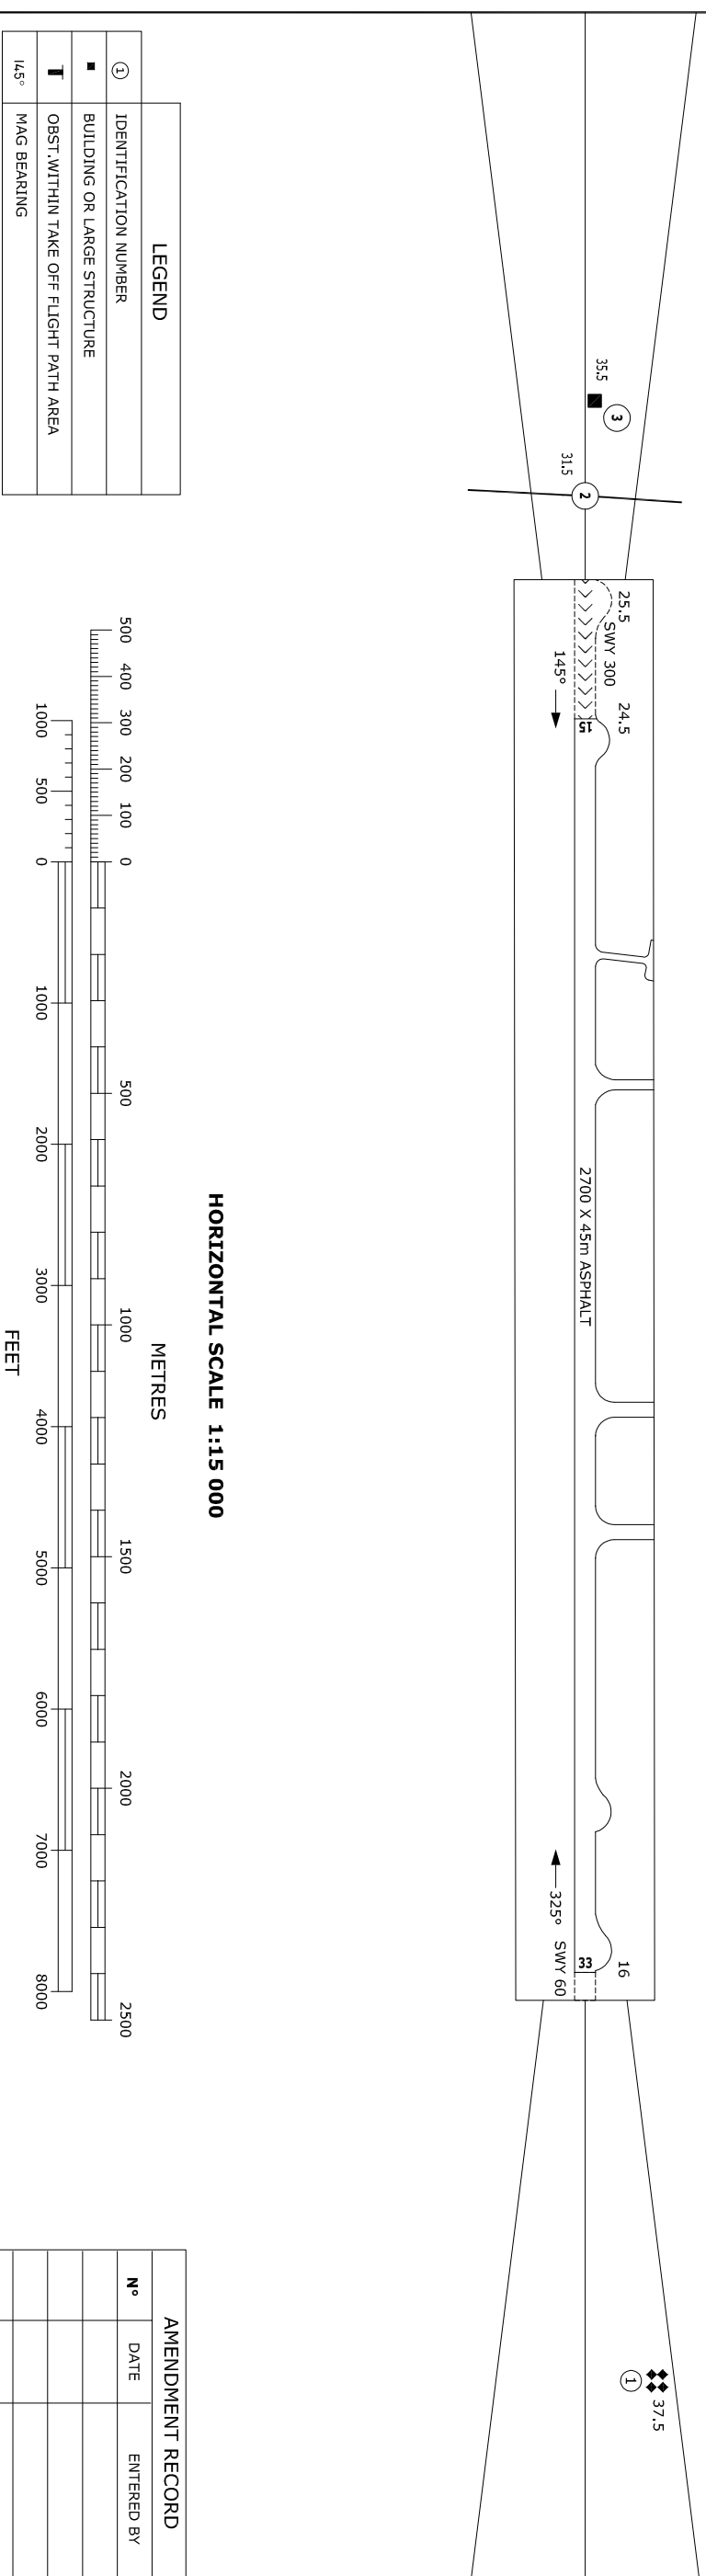

AERODROME OBSTACLE CHART-ICAO
TYPE A - OPERATING LIMITATIONS

SFAX-Thyna

DIMENSIONS AND ELEVATIONS IN METRES

MAGNETIC VARIATION 3°E - 2020

SERVICE D'INFORMATION AERONAUTIQUE

AMDT AIRAC NR 3/21