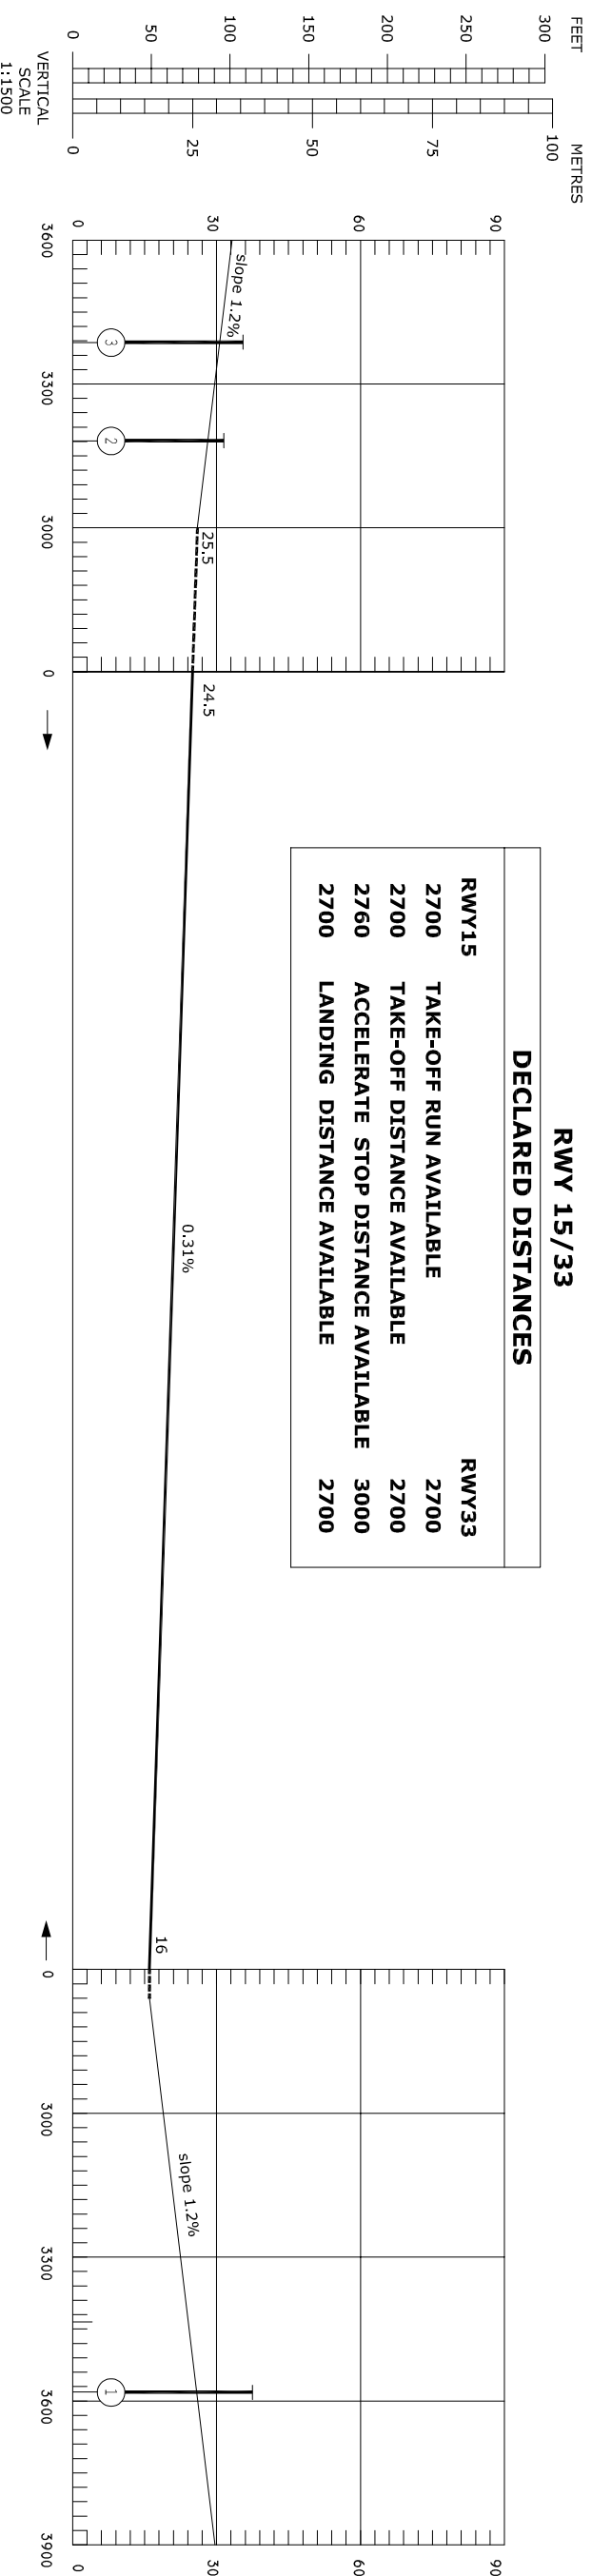

AERODROME OBSTACLE CHART-ICAO
TYPE A - OPERATING LIMITATIONS

SFAX-Thyna

DIMENSIONS AND ELEVATIONS IN METRES

MAGNETIC VARIATION 3°E - 2020

SERVICE D'INFORMATION AERONAUTIQUE

AMDT AIRAC NR 3/21